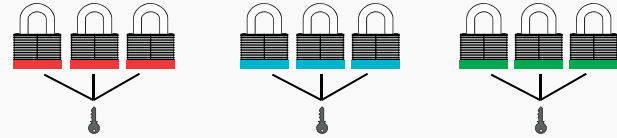

Bumper Color	Shackle: Steel Chrome Plated SHORT: 24mm Height	Shackle: Steel Chrome Plated LONG: 47mm Height
MODEL No.		MODEL No.
RED	2PTPSRKAS24	2PTPSRKAL47
YELLOW	2PTPSYKAS24	2PTPSYKAL47
BLUE	2PTPSBKAS24	2PTPSBKAL47
GREEN	2PTPSGKAS24	2PTPSGKAL47
ORANGE	2PTPSOKAS24	2PTPSOKAL47
NOIR (Black)	2PTPSNKAS24	2PTPSNKAL47
PURPLE	2PTPSPKAS24	2PTPSPKAL47
WHITE	2PTPSWKAS24	2PTPSWKAL47

KEYED DIFFERENT + MASTER KEYED

Each lock in a KD+MK system comes with 2 unique keys per lock and a Master Key opens all locks in a particular batch.

Separately Master Keyed batches can be ordered ranging from 2 - 100 padlocks.

Padlocks over 100 upto 1000 Pcs. per batch operating on a single Master Key can be customized on request.

2PTP-STEEL padlocks in Keyed Different system come with 2 Unique keys as standard. Master Keys are available in 1 or multiples and are ordered separately.

Master Keys available at time of order ONLY as key codes are not recorded.