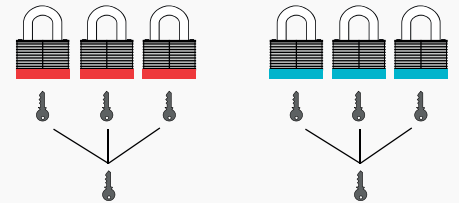

Bumper Color	Shackle: Steel Chrome Plated SHORT: 24mm Height	Shackle: Steel Chrome Plated LONG: 47mm Height
MODEL No.		MODEL No.
RED	2PTPSRKDMKS24	2PTPSRKDMKL47
YELLOW	2PTPSYKDMKS24	2PTPSYKDMKL47
BLUE	2PTPSBKDMKS24	2PTPSBKDMKL47
GREEN	2PTPSGKDMKS24	2PTPSGKDMKL47
ORANGE	2PTPSOKDMKS24	2PTPSOKDMKL47
NOIR (Black)	2PTPSNKDMKS24	2PTPSNKDMKL47
PURPLE	2PTPSPKDMKS24	2PTPSPKDMKL47
WHITE	2PTPSWKDMKS24	2PTPSWKDMKL47