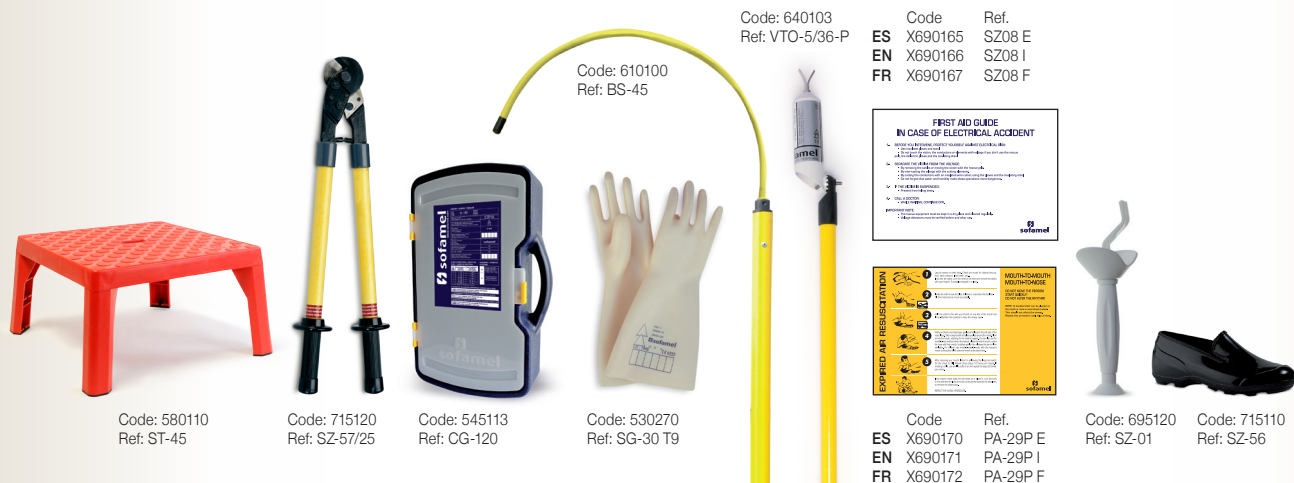

## First, Aid, Prevention and Signalization

SAFETY CATALOGUE 2018

### Mod. SZ-51M

In the event of an electrical accident, fast intervention is essential. The panel contains all the rescue tools in a single place making it accessible to all users when an intervention is necessary.

Code	Description	Ref.
690110	Spanish	SZ-51M
690110 I	English	SZ-51M
690110 F	French	SZ-51M

Composed of a 1 x 1.6 m board that contains the following elements:

- 1 BS-45 rescue pole
- 1 5-36 kV voltage detector with pole
- 1 plastic case for gloves
- 1 pair of dielectric gloves (class 3)
- 1 SZ-57/25 insulated wire cutter
- 1 pipette
- 1 45 kV insulating stool
- 1 pair of insulating shoes
- 1 first aid plate
- 1 instruction plate